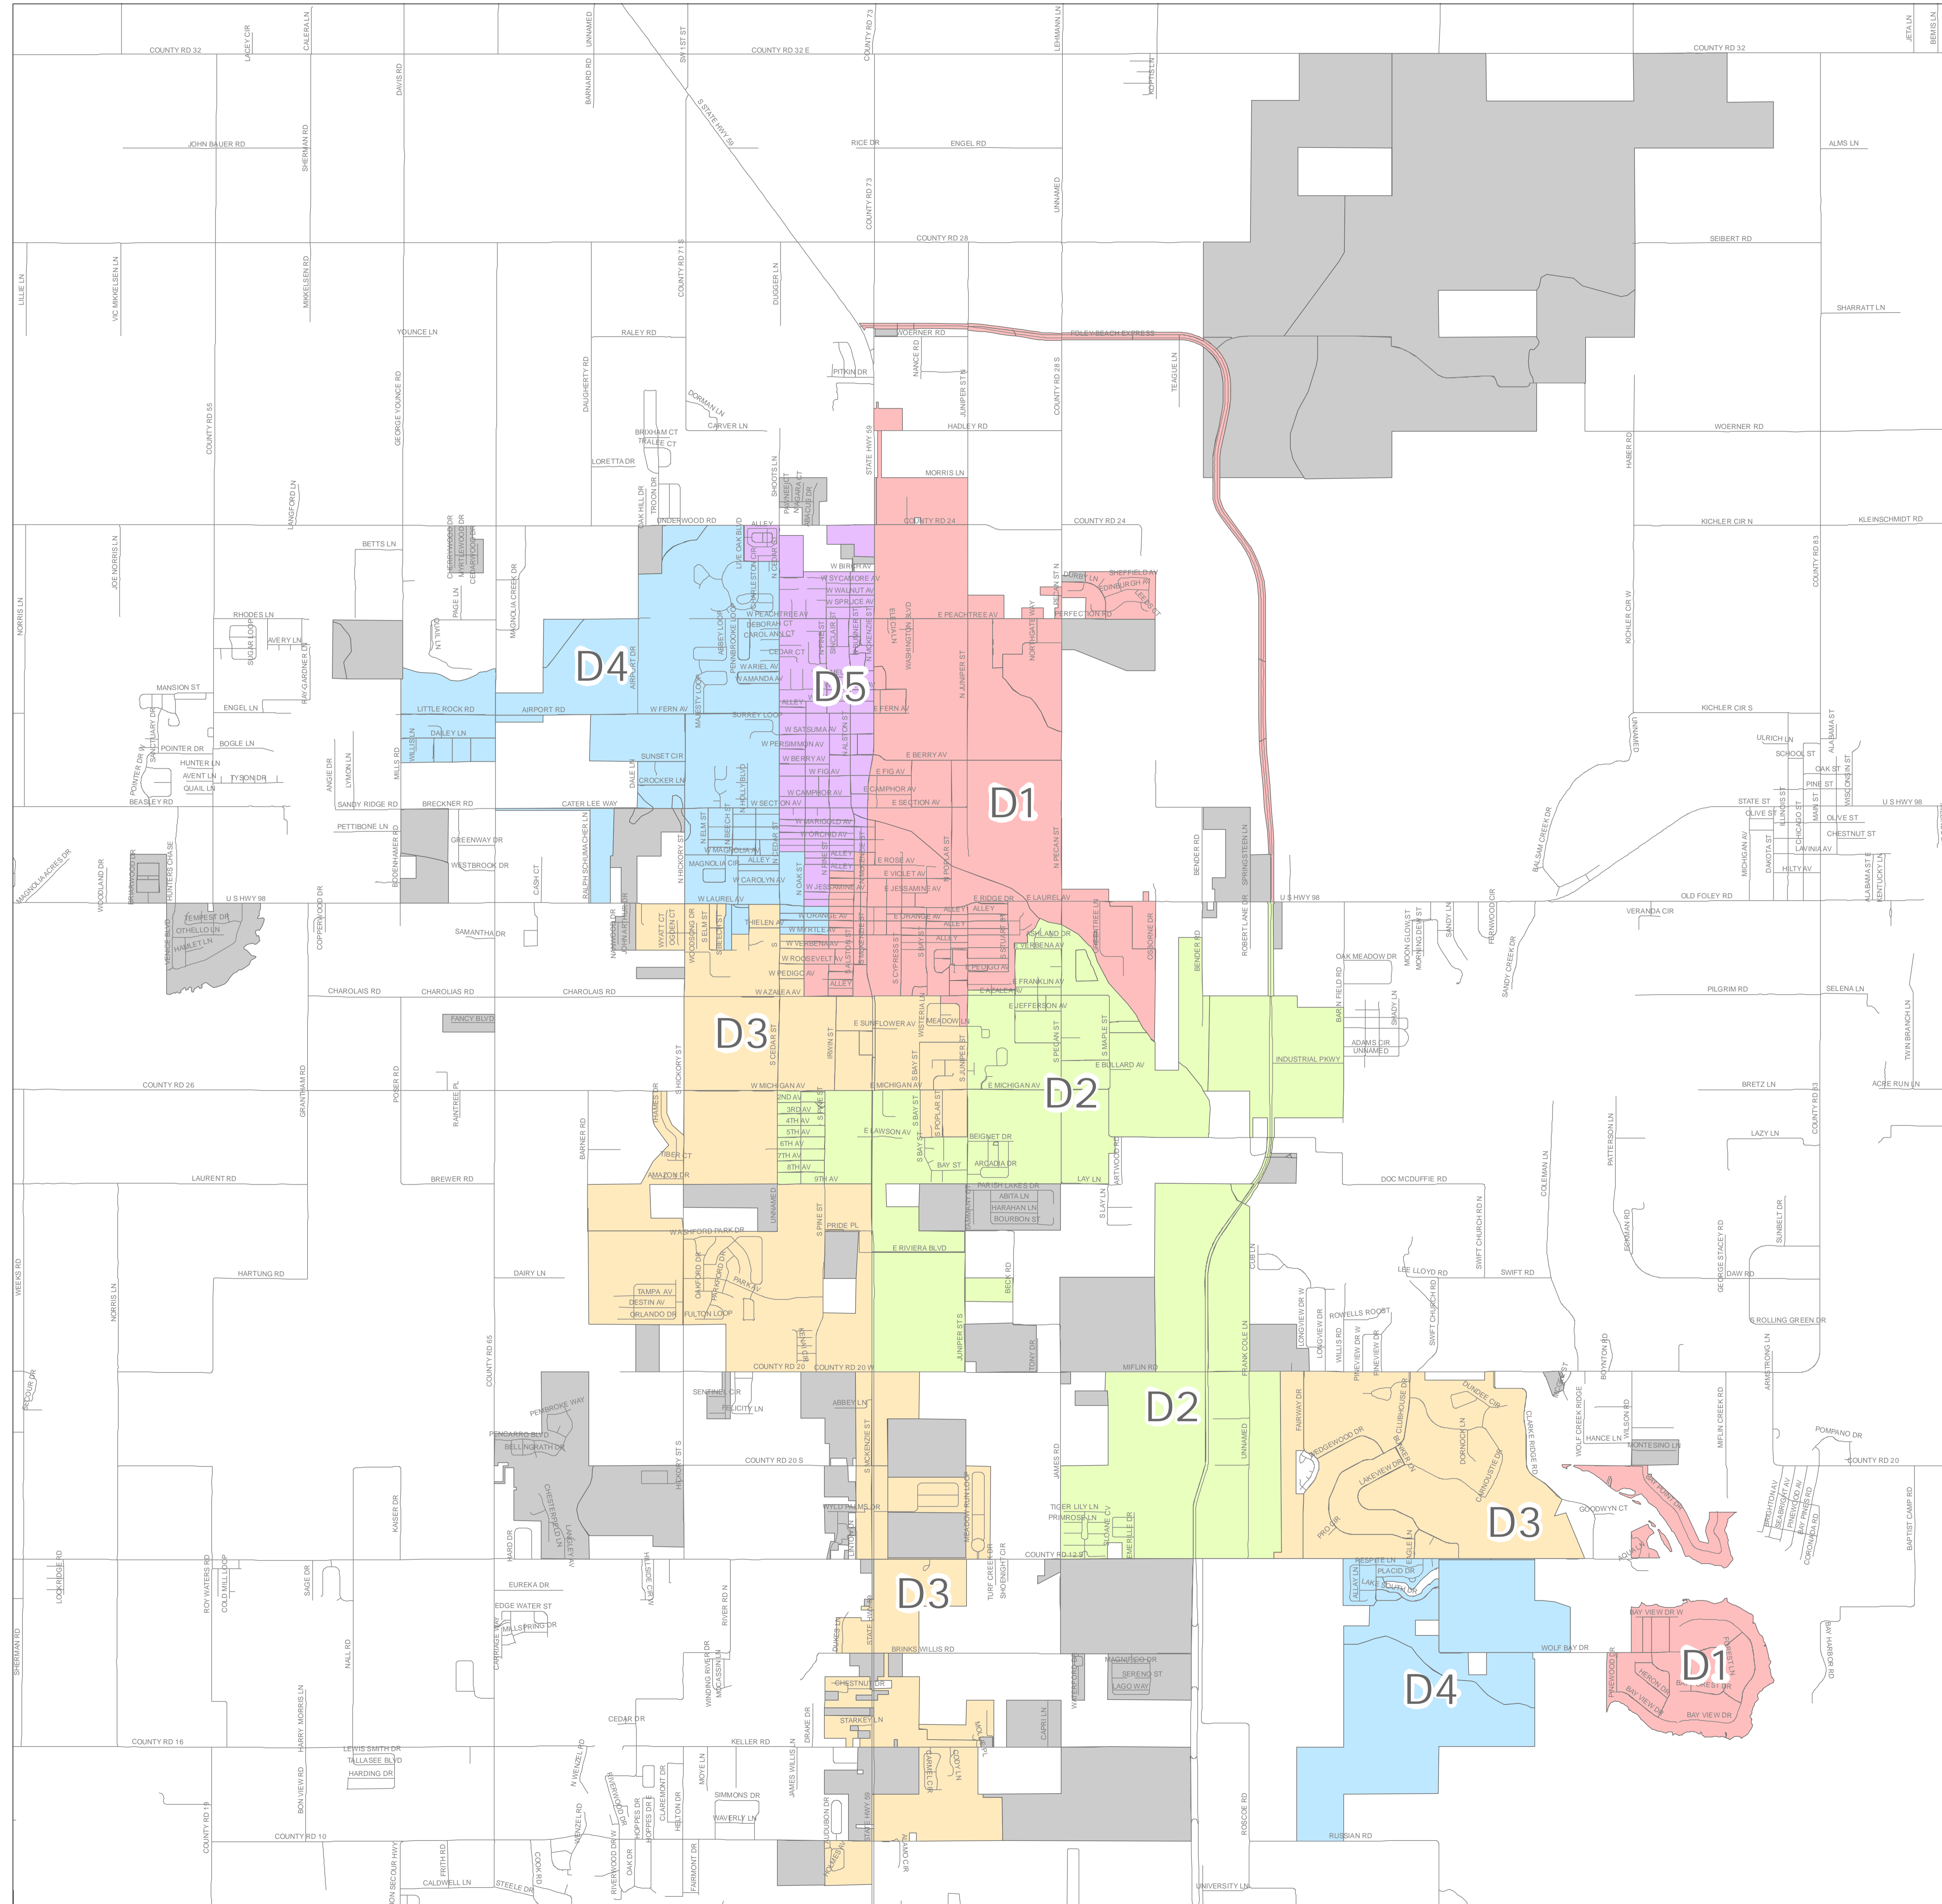

# 2004 Voter's Districts • Foley, AL

**Legend**

- e911 Centerlines
- 2004 Voter's Districts**
- D1 - Councilman Wayne Trawick
- D2 - Councilwoman Vera Quaites
- D3 - Councilman Ralph Hellmich
- D4 - Councilman Rick Blackwell
- D5 - Councilman Charles Ebert III
- D6 - At Large Elections Only

This map was prepared by the GIS Division of the City of Foley Community Development Department. The information displayed on this map is derived from the South Alabama Regional Planning Commission, the Baldwin County Geographic Database and other public and private sources. These sources are generally considered to be dependable, but the City of Foley makes no attempt to verify or confirm any information provided by any source, and the City of Foley makes no warranties, expressed or implied as to the accuracy, completeness, currentness, reliability, or suitability for any particular purpose of the information displayed on this map.

Additionally, the City of Foley and its agents, servants, and employees assume no liability or responsibility for the use of this map and expressly disclaim any liability and any damages that may arise from the use of or reliance on this map. The City of Foley expressly disclaims any representation as to the validity, accuracy, and currentness of any municipal corporate limits, police jurisdiction lines, and/or planning jurisdiction lines displayed on this map.

Created January 23, 2009 by Karen Childress, GIS Specialist.